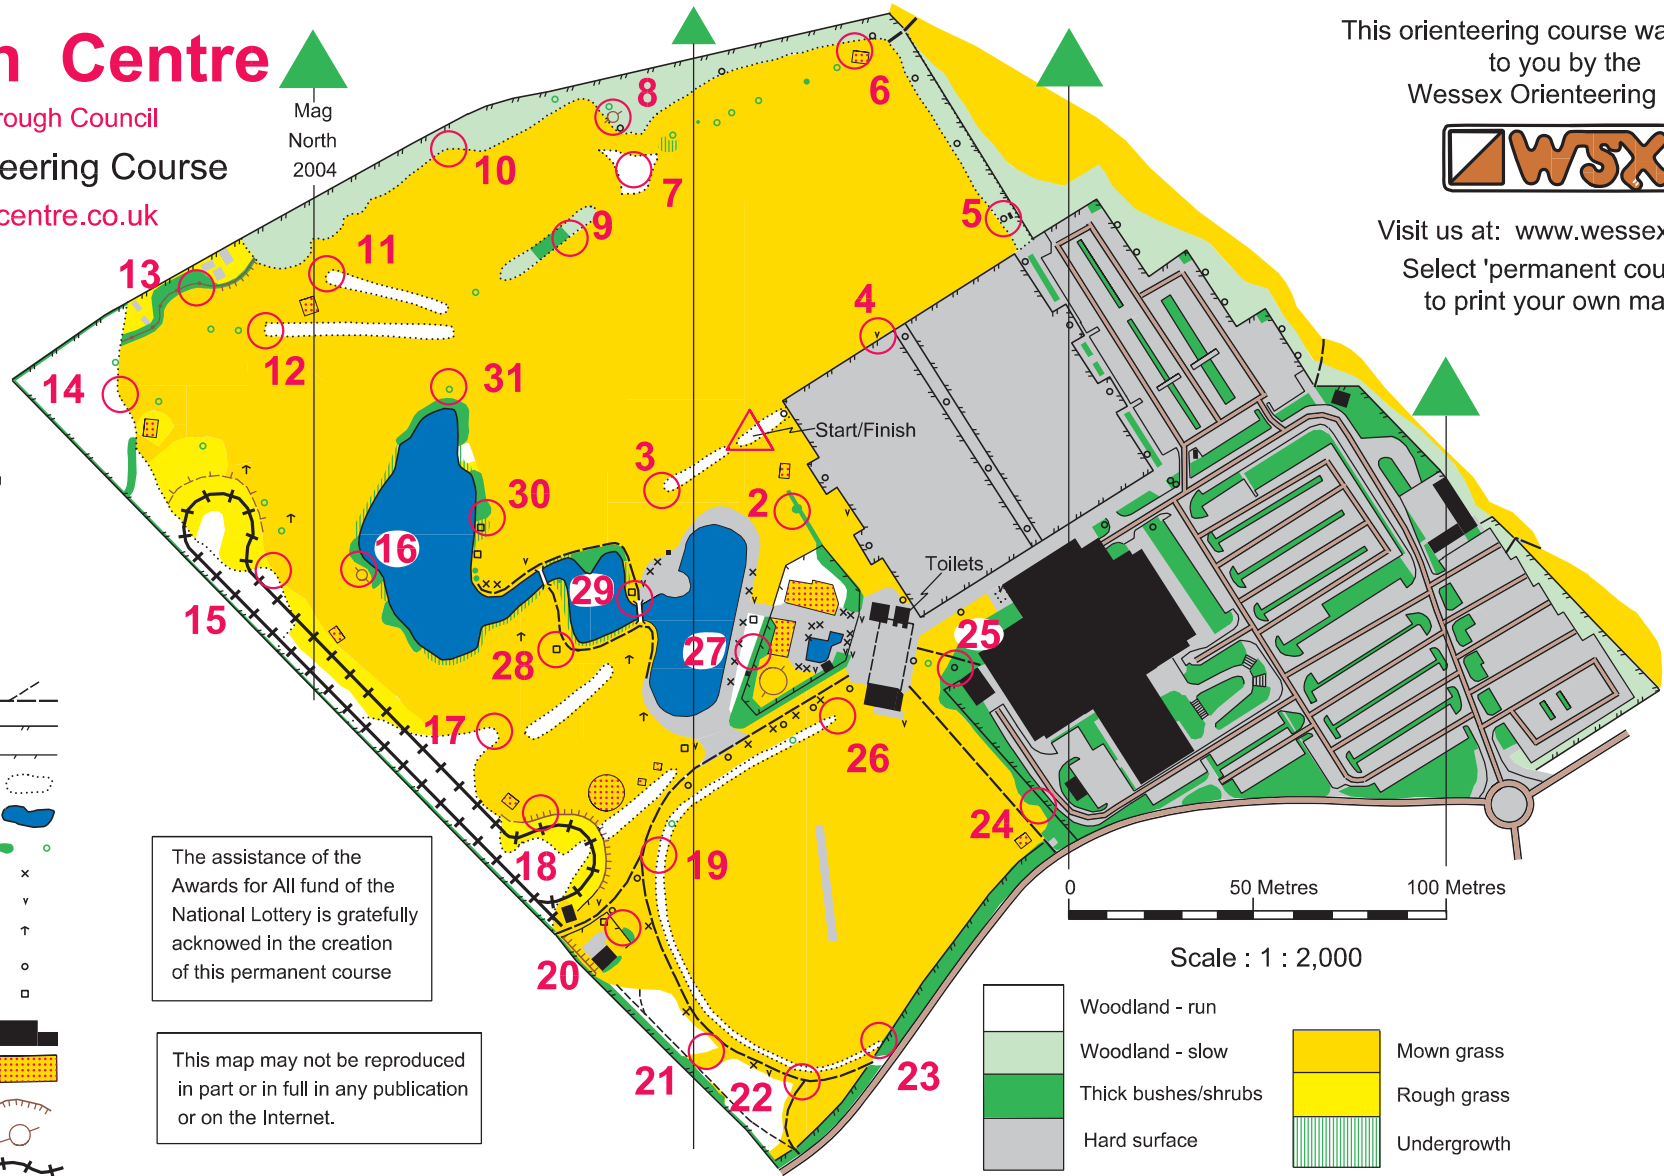

## Permanent Orienteering Course

[www.littledowncentre.co.uk](http://www.littledowncentre.co.uk)

This orienteering course was brought to you by the Wessex Orienteering Club.

Visit us at: [www.wessex-oc.org](http://www.wessex-oc.org)  
Select 'permanent courses' to print your own maps

Survey & Cartography:  
John Warren (Wimborne OC) 2004  
Revised Jan. 2006  
Based upon Ordnance Survey mapping through Bournemouth Borough Council Licence No LA077232  
Map Reference of Centre: SZ124939  
Map version: 070615  
BOF Reg No SW-07-391  
Copyright © Wessex O.C. 2007

- Footpath
- Fence - High
- Low
- Vegetation boundary
- Lake/Padling Pool
- Bush, Distinctive tree
- Seat
- Litter bin
- Picnic table
- Lamp post
- Notice board
- Building
- Exercise equipment
- Steep slope
- Knoll
- Railway

0 50 Metres 100 Metres

Scale : 1 : 2,000

- Woodland - run
- Woodland - slow
- Thick bushes/shrubs
- Hard surface
- Mown grass
- Rough grass
- Undergrowth

Short 0.6 km	Start	4	5	6	7	11	15	17	28	30	3	Finish								
Medium 1.0 km	Start	5	6	8	31	11	15	16	18	19	22	24	26	27	2	Finish				
Long 1.5 km	Start	6	8	29	22	24	17	14	31	12	13	9	30	28	20	21	26	25	2	Finish